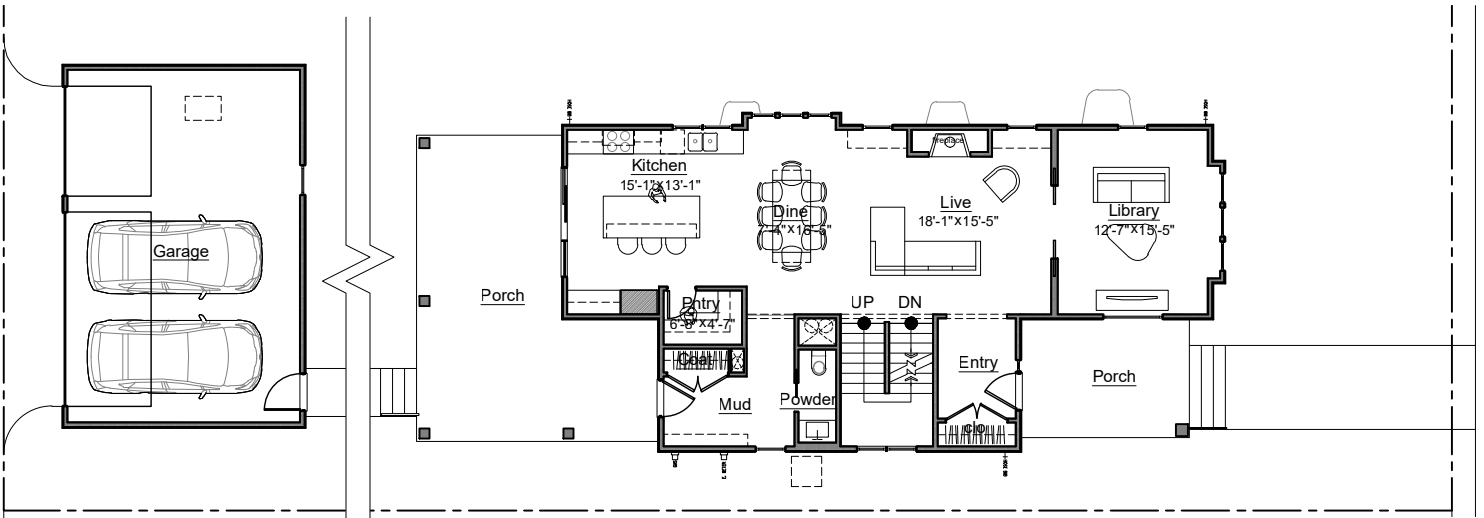

FIRST FLOOR

BASEMENT

Renderings and floor plans are for display purposes only.
Actual product may vary and may change without notice.

Golden Ratio Homes

Initial
CP

Hubbard

Tina Pasquinelli
(317) 777-1723
Tina@GoldenRatioHomes.com

1822 Central Avenue

SIDE ELEVATION (NORTH)

FRONT ELEVATION (EAST)

SIDE ELEVATION (SOUTH)

REAR ELEVATION (WEST)

Renderings and floor plans are for display purposes only.
Actual product may vary and may change without notice.