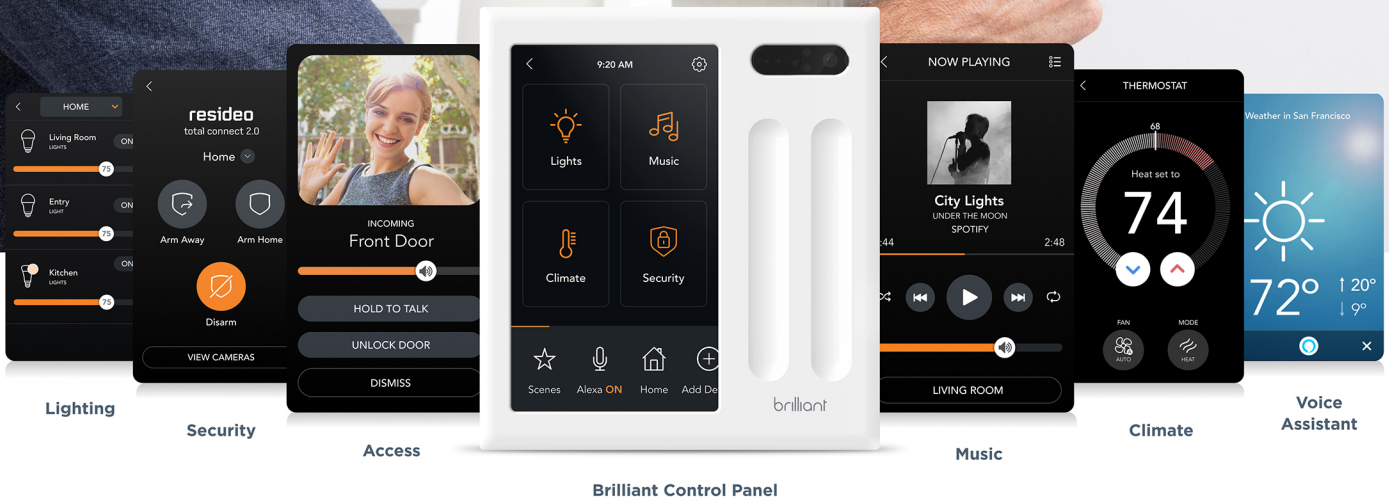

brilliant
SMART HOME SYSTEM

Let's set up your new smart home

Scan QR code to begin setting up your Brilliant Home Control System
or visit www.brilliant.tech/setup